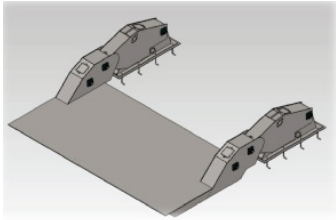

### HD DOD UNIT

The O'Mara heavy-duty drive-over door is designed for larger pit applications. Our DOD may vary in length and width to suit our customers' needs. For more information contact O'Mara Ag Services, Inc.

### LT DOD UNIT

The O'Mara light-duty drive-over door is designed for smaller pit applications. Our DOD may vary in length and width to suit our customers' needs. For more information contact O'Mara Ag Services, Inc.