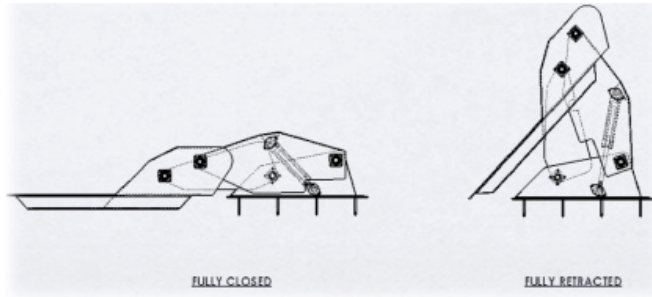

### HD DOD UNIT

The O'Mara heavy-duty drive-over door is designed for larger pit applications. Our DOD may vary in length and width to suit our customers' needs. For more information contact O'Mara Ag Services, Inc.

### LT DOD UNIT

The O'Mara light-duty drive-over door is designed for smaller pit applications. Our DOD may vary in length and width to suit our customers' needs. For more information contact O'Mara Ag Services, Inc.