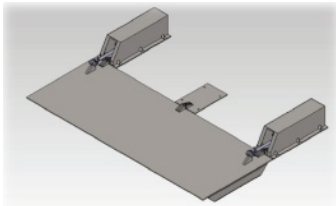

### HD DOD UNIT

The O'Mara heavy-duty drive-over door is designed for larger pit applications. Our DOD may vary in length and width to suit our customers' needs. For more information contact O'Mara Ag Services, Inc.

### LT DOD UNIT

The O'Mara light-duty drive-over door is designed for smaller pit applications. Our DOD may vary in length and width to suit our customers' needs. For more information contact O'Mara Ag Services, Inc.