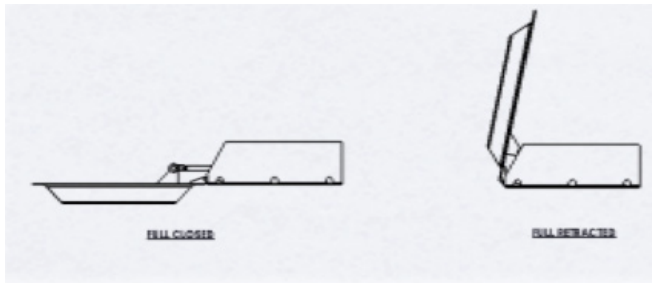

### HD DOD UNIT

The O'Mara heavy-duty drive-over door is designed for larger pit applications. Our DOD may vary in length and width to suit our customers' needs. For more information contact O'Mara Ag Services, Inc.