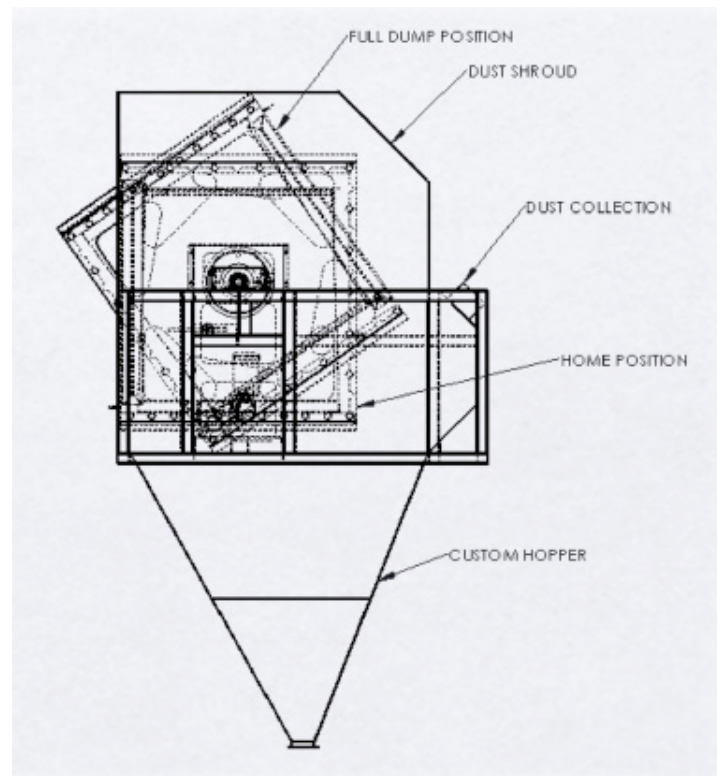

OUR NAME. OUR REPUTATION. O'MARA.

BOX DUMPERS

The O'Mara rotary box dump is designed to dump various sized tote boxes up to 3,500-lbs. Hopper sizes may vary for different applications. For more information contact O'Mara Ag Services, Inc.